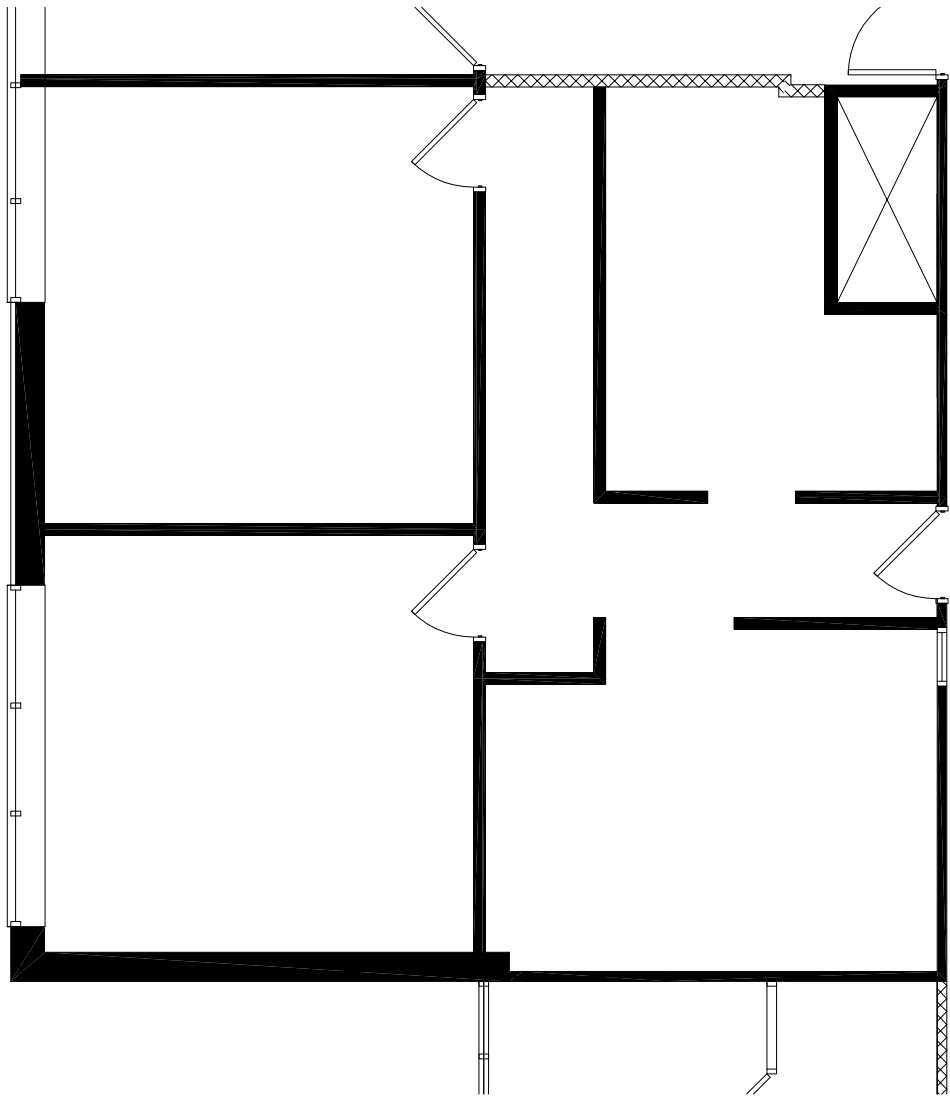

Nelco Architecture, Inc. - an affiliated company
PH: 612-822-1211
Email: cjohnson@nelsononline.com

4900 PLACE

Suite 270 - 1,065 RSF

Key Plan - 2nd Floor

For Information, Contact:

Jeff Houg
763-535-4914

NORTH ARROW