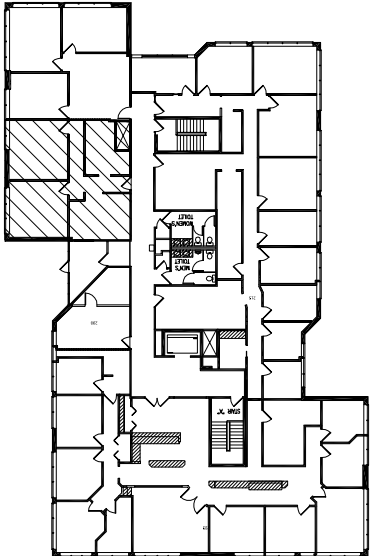

Nelco Architecture, Inc. - an affiliated company
PH: 612-822-1211
Email: cjohnson@nelsononline.com

4900 PLACE

Suite 270 - 1,065 RSF

Key Plan - 2nd Floor

For Information, Contact:

Jeff Houg
763-535-4914

NORTH ARROW