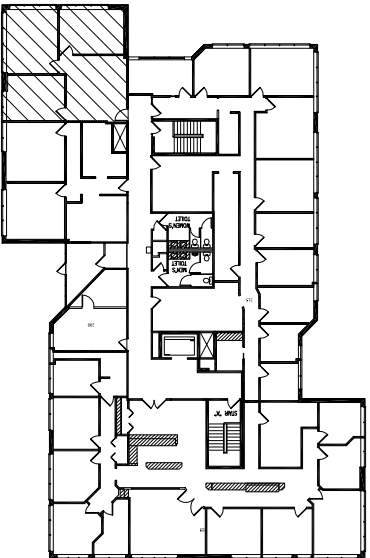

Nelco Architecture, Inc. - an affiliated company
PH: 612-822-1211
Email: cjohnson@nelsononline.com

4900 PLACE

Suite 260 - 1,068 RSF

Key Plan - 2nd Floor

For Information, Contact:

Jeff Houg
763-535-4914

NORTH ARROW