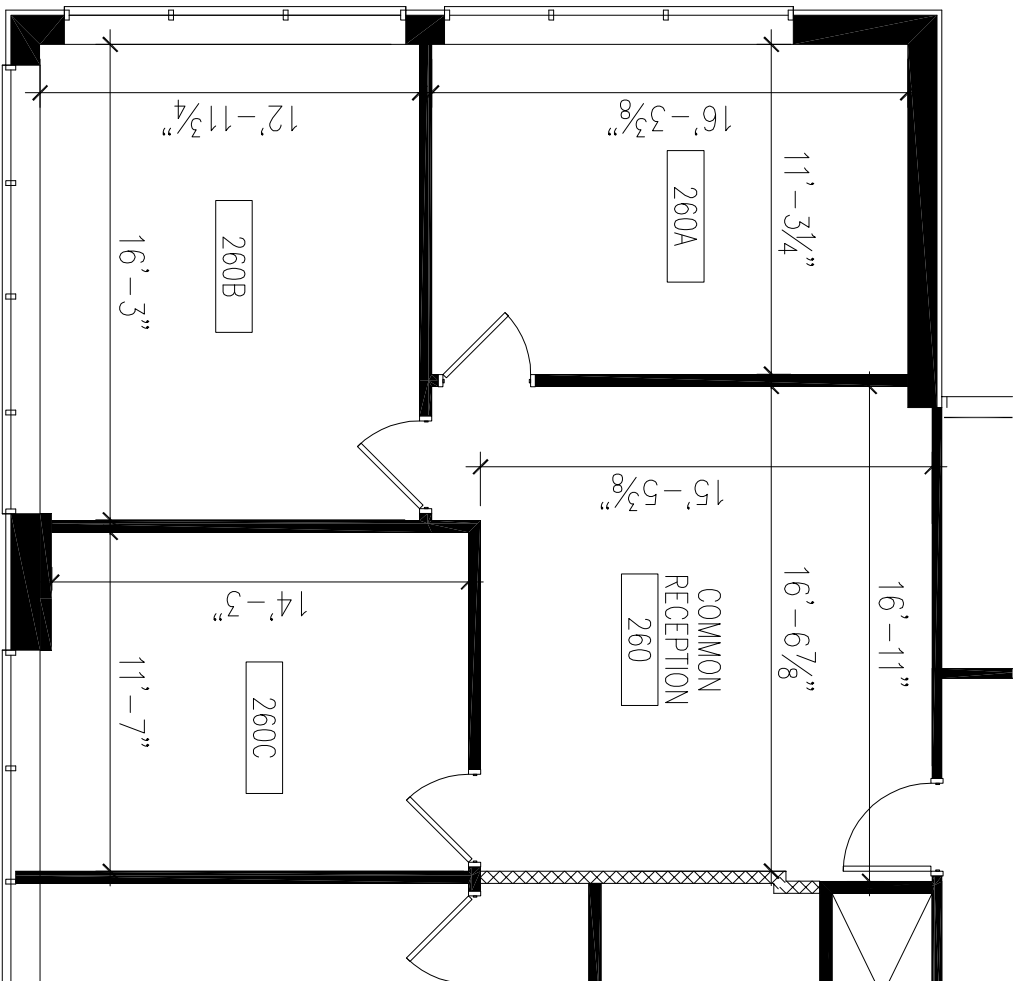

Nelco Architecture, Inc. - an affiliated company
PH: 612-822-1211
Email: cjohnson@nelsononline.com

4900 PLACE

Suite 260 - 1,068 RSF

Key Plan - 2nd Floor

For Information, Contact:

Jeff Houg
763-535-4914

NORTH ARROW