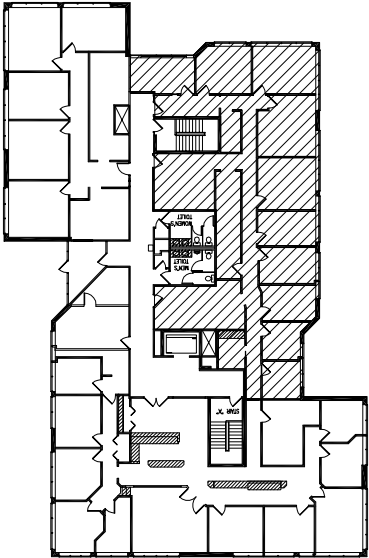

Nelco Architecture, Inc. - an affiliated company
PH: 612-822-1211
Email: cjohnson@nelsononline.com

4900 PLACE

Suite 215 - 3,391 RSF

Key Plan - 2nd Floor

For Information, Contact:
JEFF HOUG
763-535-4914

NORTH ARROW