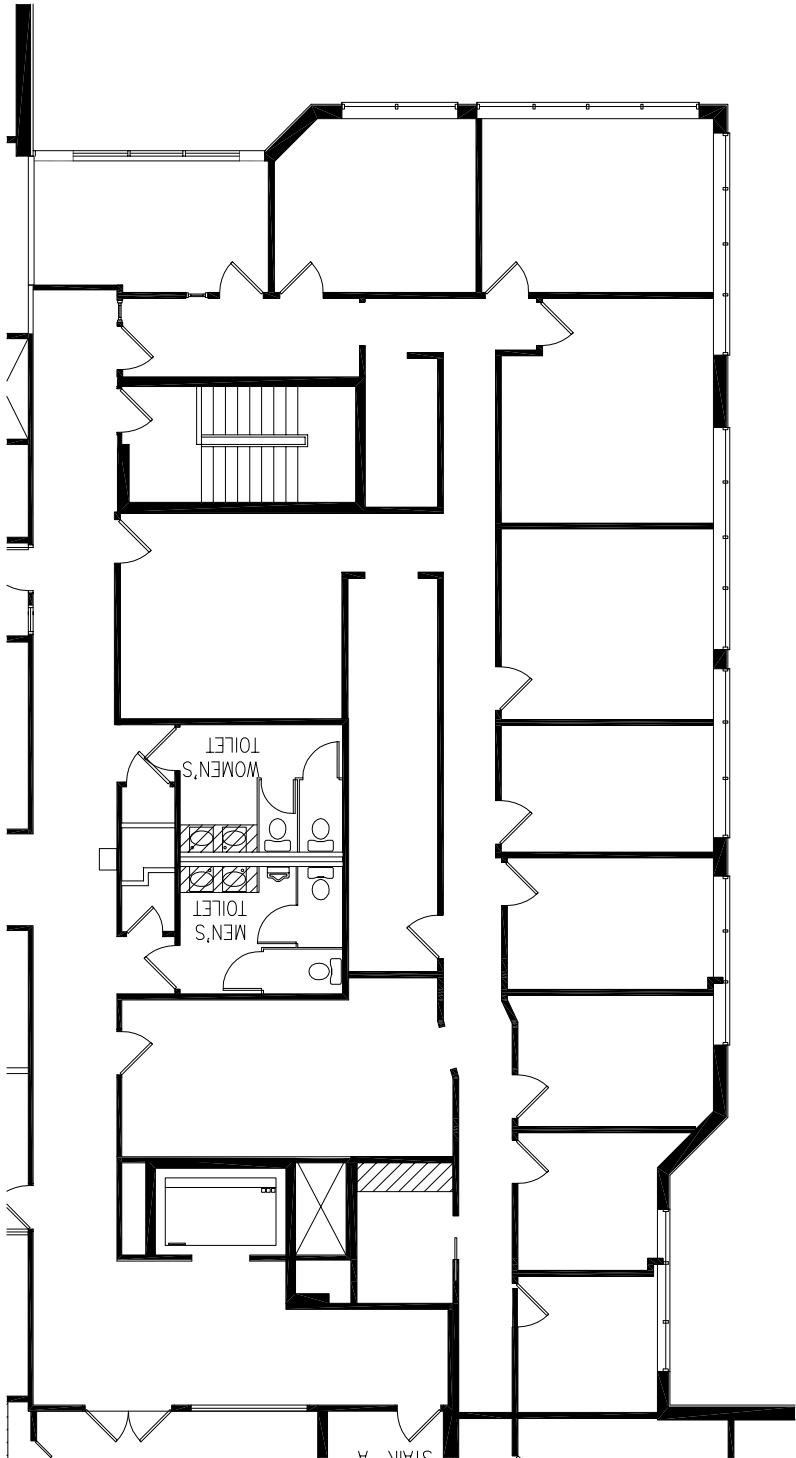

Nelco Architecture, Inc. - an affiliated company
PH: 612-822-1211
Email: cjohnson@nelsononline.com

4900 PLACE

Suite 215 - 3,391 RSF

Key Plan - 2nd Floor

For Information, Contact:
JEFF HOUG
763-535-4914

NORTH ARROW