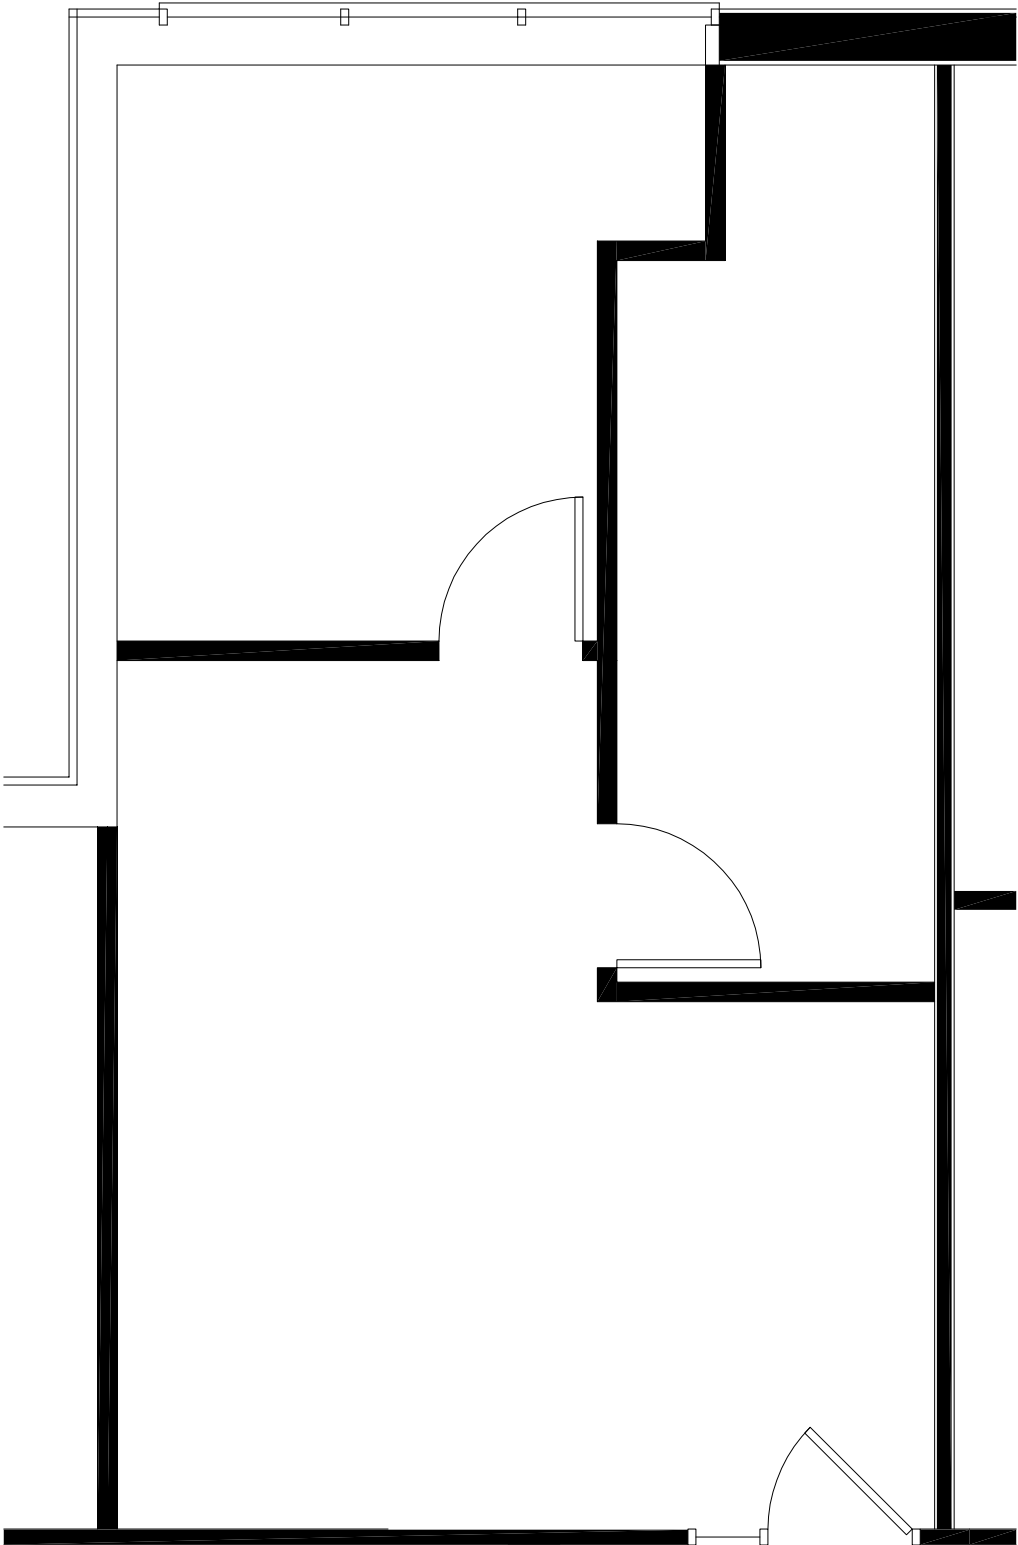

Nelco Architecture, Inc. - an affiliated company
PH: 612-822-1211
Email: gjohnson@nelsononline.com

4900 Place

SUITE #109 - 638 RSF

For Information, Contact:
Jeff Houg
Phone: (763) 535-4914

NORTH ARROW