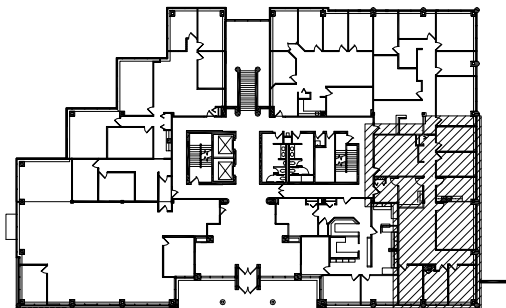

First Floor
Suite #120

Eagan Woods

2600 Eagan Woods Drive - Eagan, MN 55431

Existing Suite Floor Plan - Suite #120

2,771 RSF - Image Not To Scale

First Floor Plan - 1st Floor

NORTH ARROW