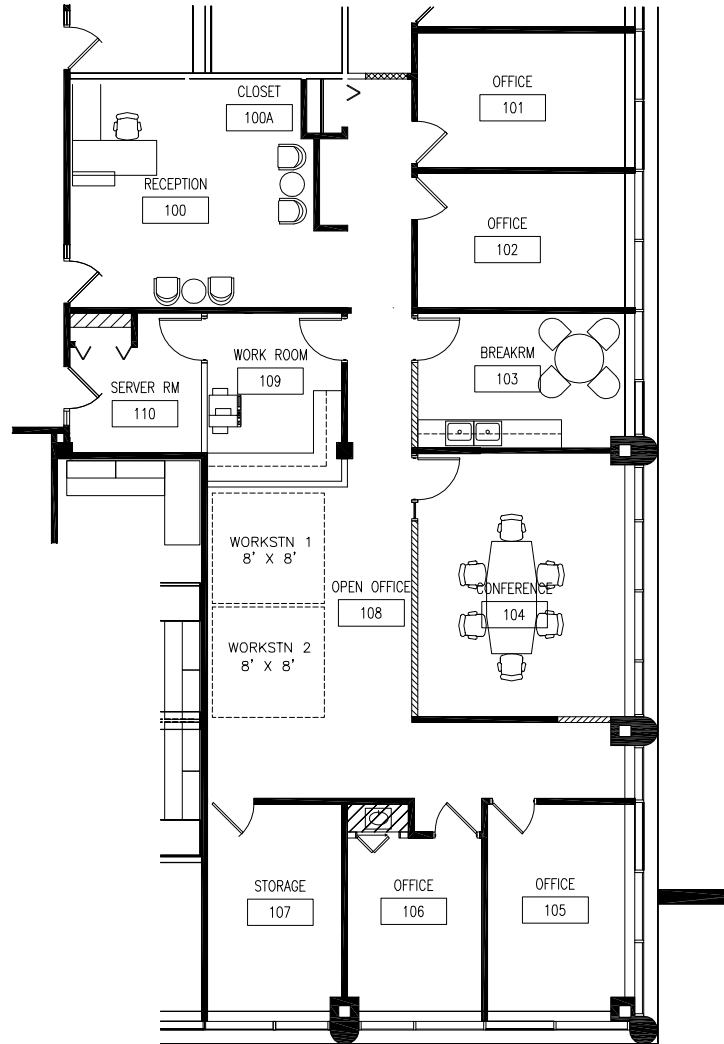

First Floor
Suite #120

Eagan Woods

2600 Eagan Woods Drive - Eagan, MN 55431

Existing Suite Floor Plan - Suite #120

2,771 RSF - Image Not To Scale

First Floor Plan - 1st Floor

NORTH ARROW